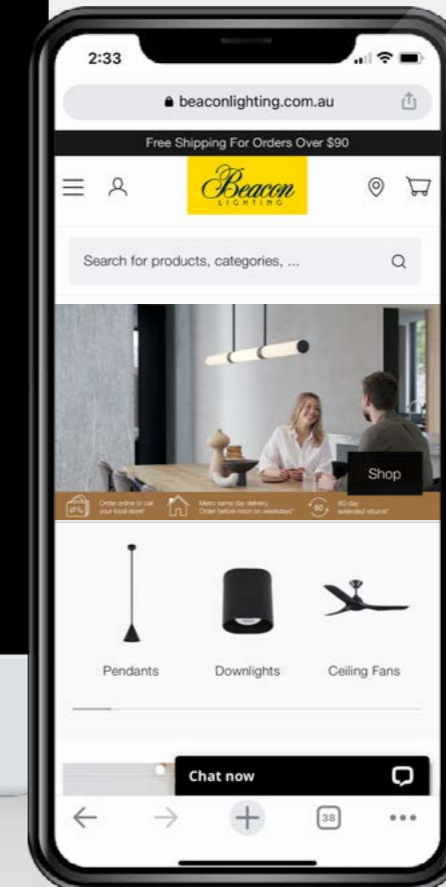

SAMPLE PORTFOLIO

RACHAEL BROOKS

CLICK TO VIEW
HOME BANNER VIDEO

WEBSITE HOME BANNER - SUMMER 21 CAMPAIGN - BEACON LIGHTING

The brief was to create an extended cut of the campaign TVC as a video to be featured on the website homepage throughout the campaign.

Fonts: Helvetica

Software: PremierePro, After Effects

IN-FEED POST

STORY POST

CLICK TO VIEW
SOCIAL VIDEOS

PAID SOCIAL - SUMMER 21 CAMPAIGN - BEACON LIGHTING

The brief was to create videos for social based on the campaign TVC creative.

The brief was to design touch screen layouts to fulfill a series of customer journeys with a beautiful user experience.

Fonts: Helvetica Neue LT Std

Software: Acrobat, InDesign, Photoshop

TUTCH INTERFACE - INTERACTIVE IN-STORE DISPLAY - BEACON LIGHTING