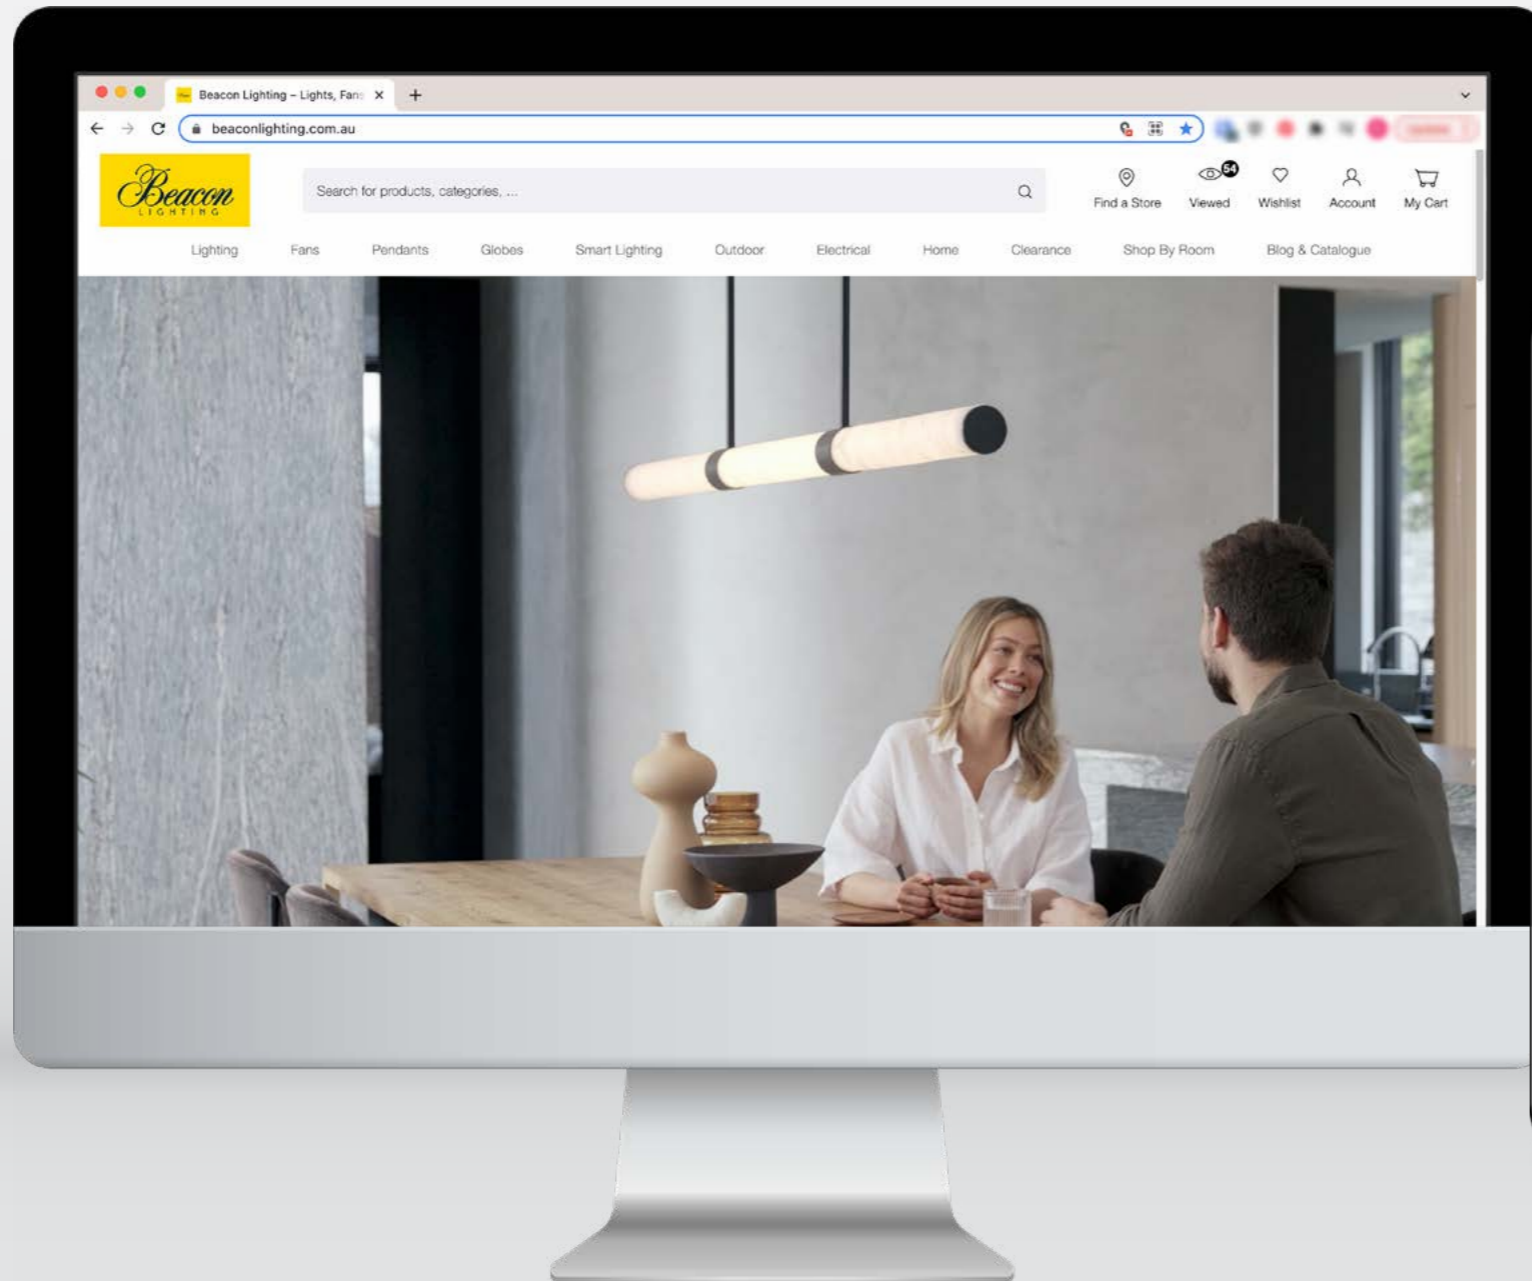

SAMPLE PORTFOLIO

RACHAEL BROOKS

CLICK TO VIEW
HOME BANNER VIDEO

WEBSITE HOME BANNER - SUMMER 21 CAMPAIGN - BEACON LIGHTING

The brief was to create an extended cut of the campaign TVC as a video to be featured on the website homepage throughout the campaign.