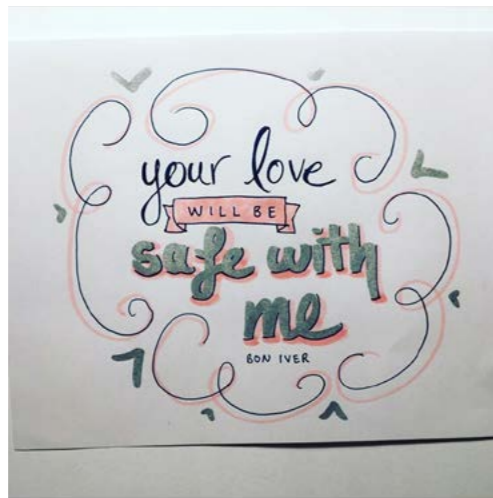

Fonts: Helvetica Neue
Software: InDesign

SPONSORED "LOVE SHACK" BROCHURE DESIGN - BEACON LIGHTING

Fonts: Helvetica Neue
Software: InDesign

LIKE A LYRIC

Personal project creating a handlettered typography piece of some of my favourite lyrics each week for my Instagram.