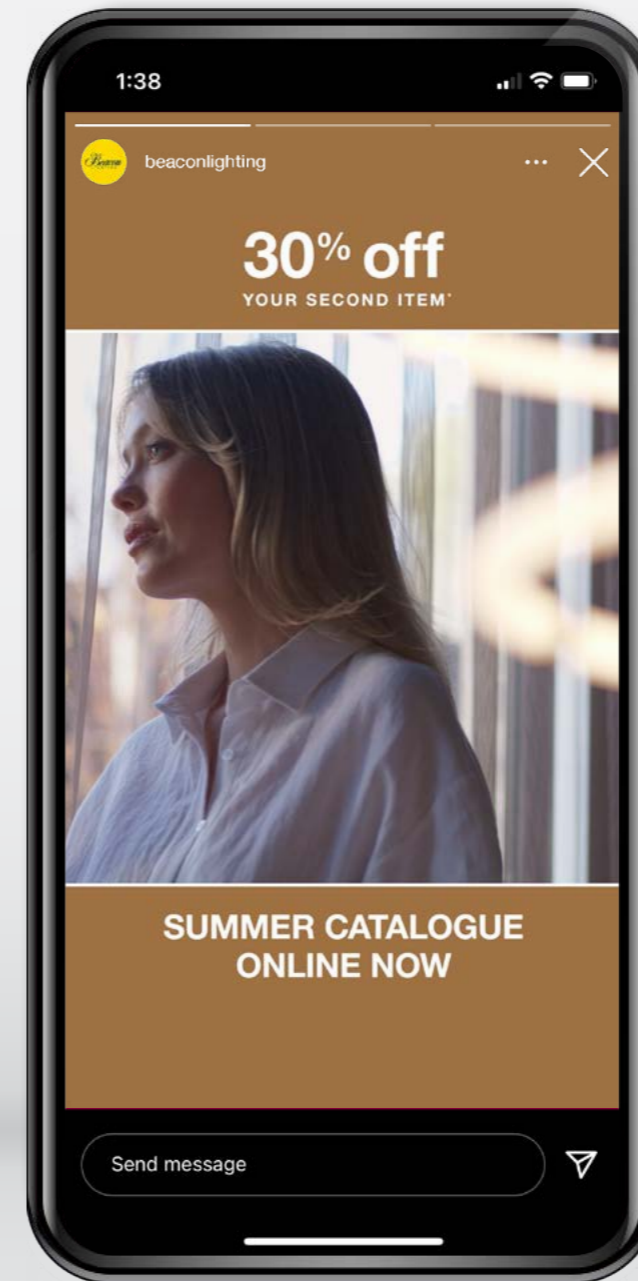

SAMPLE PORTFOLIO

RACHAEL BROOKS

CLICK TO VIEW
HOME BANNER VIDEO

WEBSITE HOME BANNER - SUMMER 21 CAMPAIGN - BEACON LIGHTING

The brief was to create an extended cut of the campaign TVC as a video to be featured on the website homepage throughout the campaign.

Fonts: Helvetica

Software: PremierePro, After Effects

IN-FEED POST

STORY POST

CLICK TO VIEW
SOCIAL VIDEOS

PAID SOCIAL - SUMMER 21 CAMPAIGN - BEACON LIGHTING

The brief was to create videos for social based on the campaign TVC creative.

Fonts: Helvetica

Software: PremierePro, After Effects

PORTRAIT ILLUSTRATION - JESSICA LORRAINE

The brief was to design a simple line art illustration of a portrait of the musician Jessica Lorraine to be applied on merchandise like t-shirts and stickers.