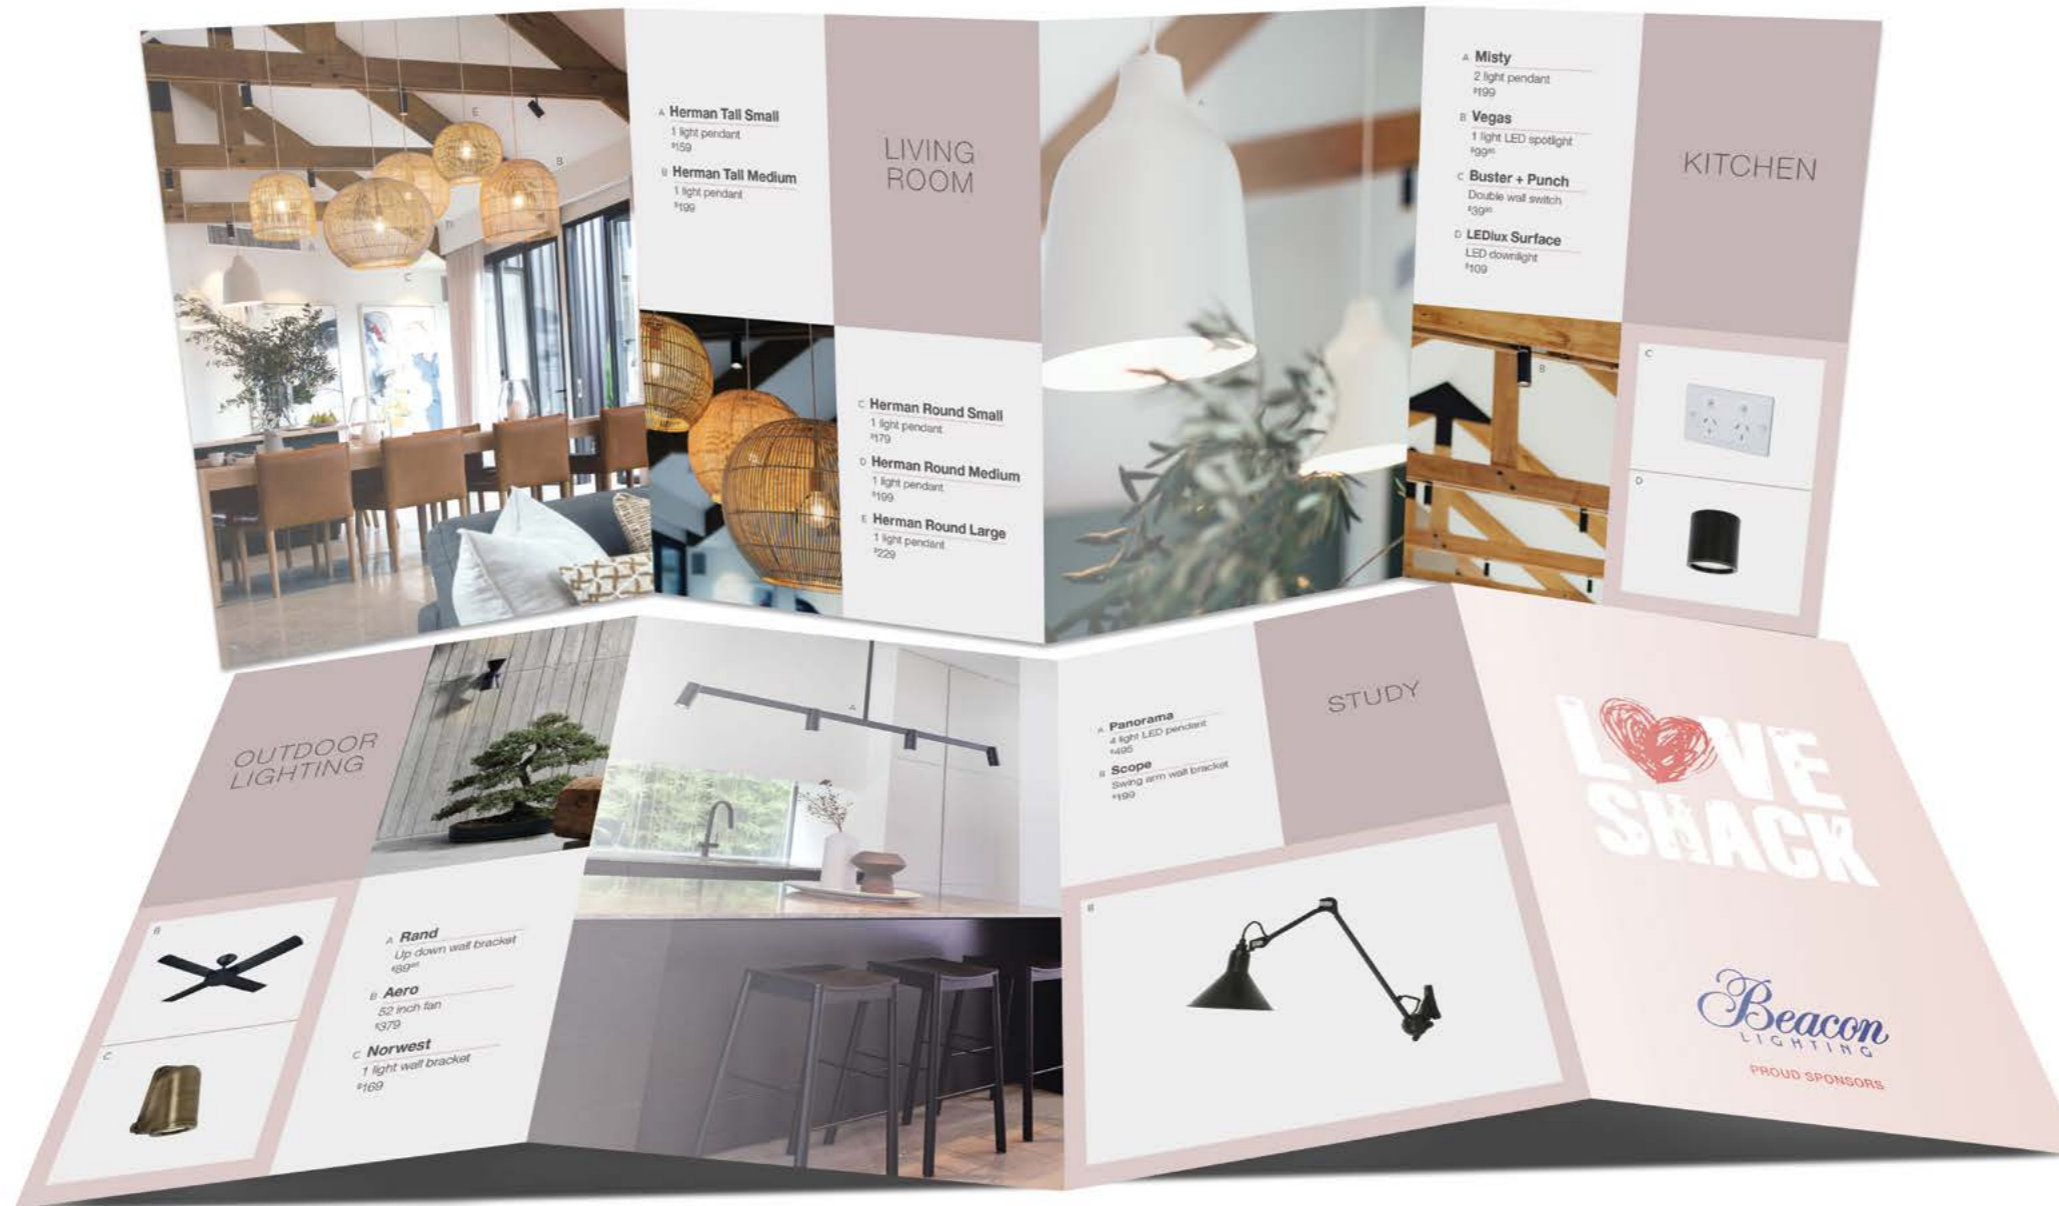

SPONSORED "LOVE SHACK" BROCHURE DESIGN - BEACON LIGHTING

The brief was to create a print piece that would highlight Beacon Lighting products that were featured on the Love Shack TV series on the Nine Network. This was a handout at the Love Shack open house event.