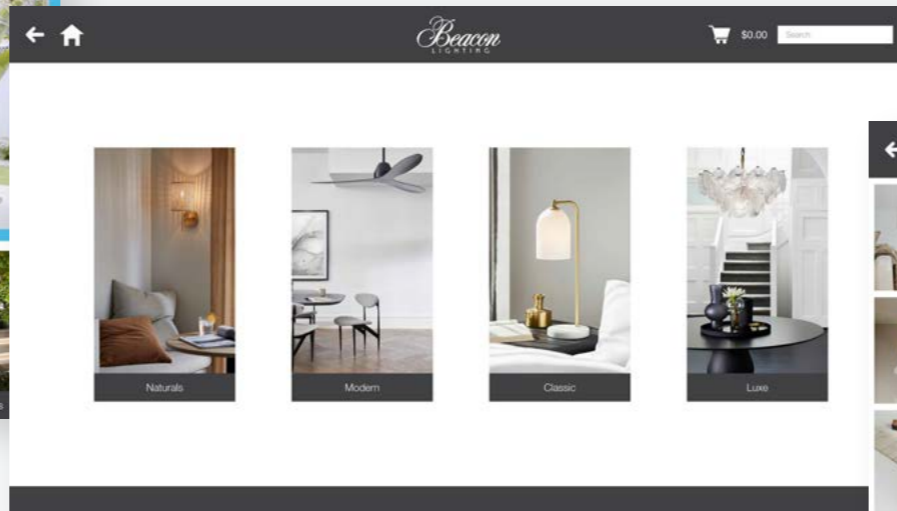

The brief was to design touch screen layouts to fulfill a series of customer journeys with a beautiful user experience.

Fonts: Helvetica Neue LT Std

Software: Acrobat, InDesign, Photoshop

TUTCH INTERFACE - INTERACTIVE IN-STORE DISPLAY - BEACON LIGHTING