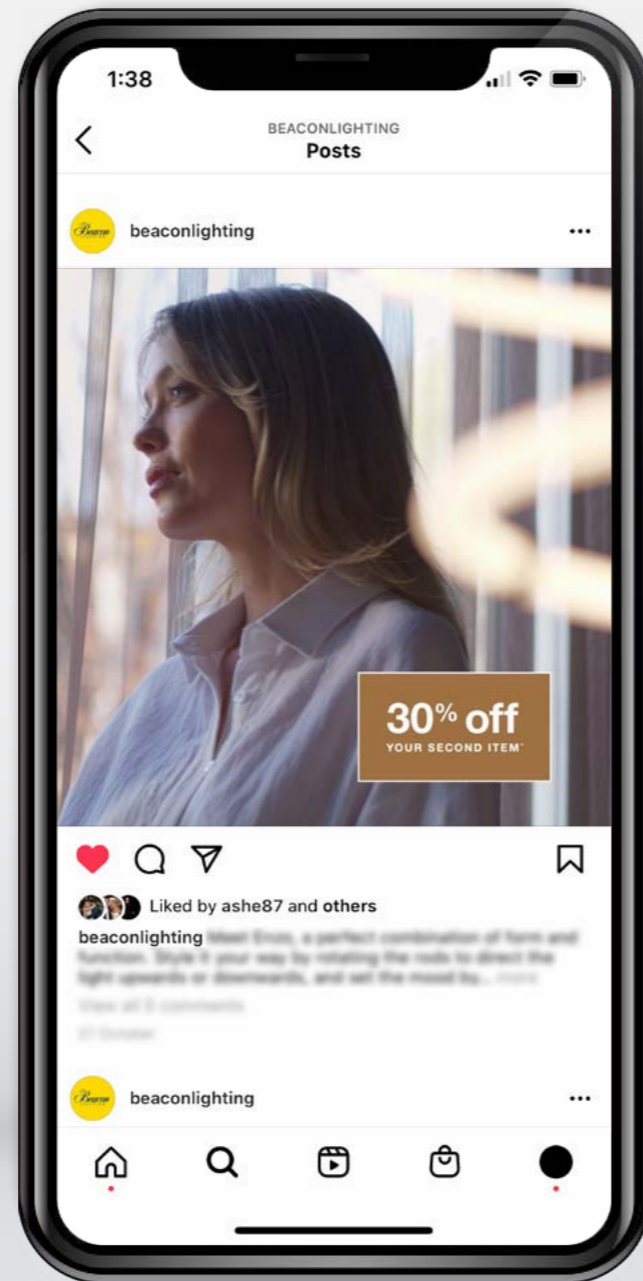

SAMPLE PORTFOLIO

RACHAEL BROOKS

CLICK TO VIEW
HOME BANNER VIDEO

WEBSITE HOME BANNER - SUMMER 21 CAMPAIGN - BEACON LIGHTING

The brief was to create an extended cut of the campaign TVC as a video to be featured on the website homepage throughout the campaign.

Fonts: Helvetica

Software: PremierePro, After Effects

IN-FEED POST

STORY POST

CLICK TO VIEW
SOCIAL VIDEOS

PAID SOCIAL - SUMMER 21 CAMPAIGN - BEACON LIGHTING

The brief was to create videos for social based on the campaign TVC creative.

Fonts: Helvetica

Software: PremierePro, After Effects

PORTRAIT ILLUSTRATION - JESSICA LORRAINE

The brief was to design a simple line art illustration of a portrait of the musician Jessica Lorraine to be applied on merchandise like t-shirts and stickers.

The brief was to design touch screen layouts to fulfill a series of customer journeys with a beautiful user experience.

Fonts: Helvetica Neue LT Std

Software: Acrobat, InDesign, Photoshop

TUTCH INTERFACE - INTERACTIVE IN-STORE DISPLAY - BEACON LIGHTING